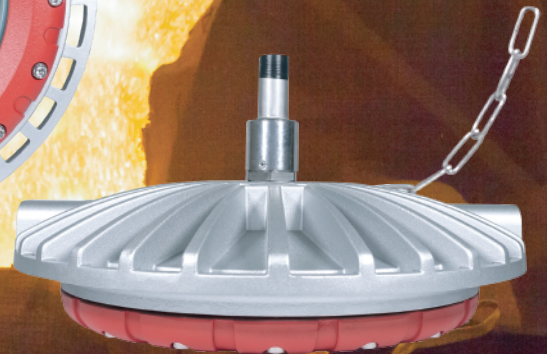

L1512D

140W

Net Weight: 18.3 kg (40.3 lb)

High Humidity & Heat Resistant LED Light

- ★ AC LED Driver-less Technology
- ★ Intended for Use in High Ambient Temperature Environments

High Ambient Temperature:
+65°C ~ +100°C (+149°F ~ +212°F)

Applications:

- Pulp & Paper (Cooking and Drying Area)
- Glass Factory (Processing Area)
- Metal Forging or Metal Recycling Plant (Heating or Forging Area)
- Oil & Gas (Furnace Towers or Compressor Rooms)
- Garbage Processing Plant (Burning Area)
- Coal Power Plant (Burning Area)
- Gas Turbine Power Plant (Gas Turbine Area)
- Painting Factory (Drying Area)
- Winery (Distillation Chamber)
- Textile (Dyeing and Finishing Area)
- Food Process (Heating, Cooking or Baking Area)

Mechanical:

Enclosure	Aluminum Alloy
Glass	Tempered Glass
Cable Gland	Stainless Steel
Entrance Thread	1 x NPT 3/4"

Optical:

Color of LED Light	5000K (Cool White)
CRI	≥ 70
Beam Angle	X-110° / Y-110°
Lm / W (±10%)	145 lm/w
Lumen (±10%)	20300 lm