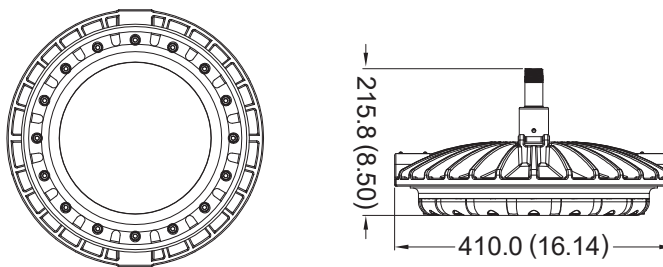

Mechanical:

Enclosure	Aluminum Alloy
Glass	Tempered Glass
Cable Gland	Stainless Steel
Entrance Thread	1 x NPT 3/4"

Optical:

Color of LED Light	5000K (Cool White)
CRI	≥ 70
Beam Angle	X-110° / Y-110°
Lm / W (±10%)	145 lm/w
Lumen (±10%)	20300 lm

Dimension: In mm (inches)

Optical Report:

COB test

Polar Luminous Intensity Distribution

Luminous Intensity Distribution Diagram

Mounting Option & Dimension : In mm (inches)

<p>Wall Mount 25° (W25)</p> <p>View A</p> <p>19.0 kg (41.9 lb)</p>	<p>Wall Mount 90° (W90)</p> <p>View A</p> <p>19.0 kg (41.9 lb)</p>	<p>Pole Adapter Mounting (PA)</p> <p>20.0 kg (44.0 lb)</p>
<p>Straight Electrical Tube (P90)</p> <p>18.3 kg (40.3 lb)</p>	<p>Pendant Mount 90° (H90)</p> <p>View A</p> <p>19.0 kg (41.9 lb)</p>	<p>Pendant Mount 20° (H20)</p> <p>View A</p> <p>19.0 kg (41.9 lb)</p>