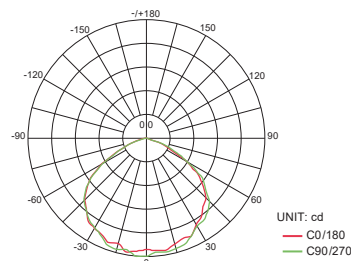

Mechanical:

Enclosure	Aluminum Alloy
Glass	Tempered Glass
Cable Gland	Stainless Steel
Entrance Thread	1 x NPT 3/4"

Optical:

Color of LED Light	5000K (Cool White)
CRI	≥ 70
Beam Angle	X-110° / Y-110°
Lm / W (±10%)	145 lm/w
Lumen (±10%)	20300 lm

Dimension: In mm (inches)

Optical Report:

COB test

Polar Luminous Intensity Distribution

Luminous Intensity Distribution Diagram

Mounting Option & Dimension : In mm (inches)

<p>Wall Mount 25° (W25)</p> <p>View A</p> <p>19.0 kg (41.9 lb)</p>	<p>Wall Mount 90° (W90)</p> <p>View A</p> <p>19.0 kg (41.9 lb)</p>	<p>Pole Adapter Mounting (PA)</p> <p>20.0 kg (44.0 lb)</p>
<p>Straight Electrical Tube (P90)</p> <p>18.3 kg (40.3 lb)</p>	<p>Pendant Mount 90° (H90)</p> <p>View A</p> <p>19.0 kg (41.9 lb)</p>	<p>Pendant Mount 20° (H20)</p> <p>View A</p> <p>19.0 kg (41.9 lb)</p>