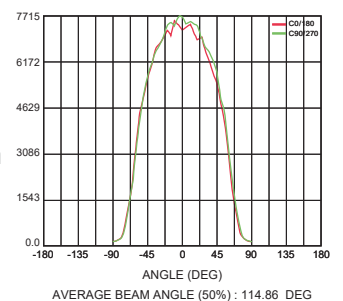

Mechanical:

Enclosure	Aluminum Alloy
Glass	Tempered Glass
Cable Gland	Stainless Steel
Entrance Thread	1 x NPT 3/4"

Optical:

Color of LED Light	5000K (Cool White)
CRI	≥ 70
Beam Angle	X-110° / Y-110°
Lm / W (±10%)	145 lm/w
Lumen (±10%)	20300 lm

Dimension: In mm (inches)

Optical Report:

COB test

Polar Luminous Intensity Distribution

Luminous Intensity Distribution Diagram

Mounting Option & Dimension : In mm (inches)

<p>Wall Mount 25° (W25)</p> <p>View A</p> <p>19.0 kg (41.9 lb)</p>	<p>Wall Mount 90° (W90)</p> <p>View A</p> <p>19.0 kg (41.9 lb)</p>	<p>Pole Adapter Mounting (PA)</p> <p>20.0 kg (44.0 lb)</p>
<p>Straight Electrical Tube (P90)</p> <p>18.3 kg (40.3 lb)</p>	<p>Pendant Mount 90° (H90)</p> <p>View A</p> <p>19.0 kg (41.9 lb)</p>	<p>Pendant Mount 20° (H20)</p> <p>View A</p> <p>19.0 kg (41.9 lb)</p>