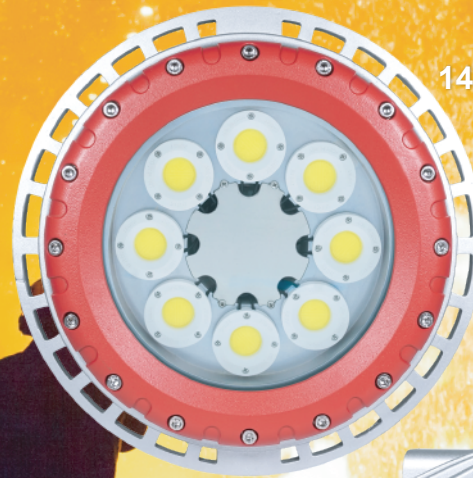

L1512D

140W

Net Weight: 18.3 kg (40.3 lb)

High Humidity & Heat Resistant LED Light

- ★ AC LED Driver-less Technology
- ★ Intended for Use in High Ambient Temperature Environments

High Ambient Temperature:
+65°C ~ +100°C (+149°F ~ +212°F)

Mechanical:

Enclosure	Aluminum Alloy
Glass	Tempered Glass
Cable Gland	Stainless Steel
Entrance Thread	1 x NPT 3/4"

Optical:

Color of LED Light	5000K (Cool White)
CRI	≥ 70
Beam Angle	X-110° / Y-110°
Lm / W (±10%)	145 lm/w
Lumen (±10%)	20300 lm